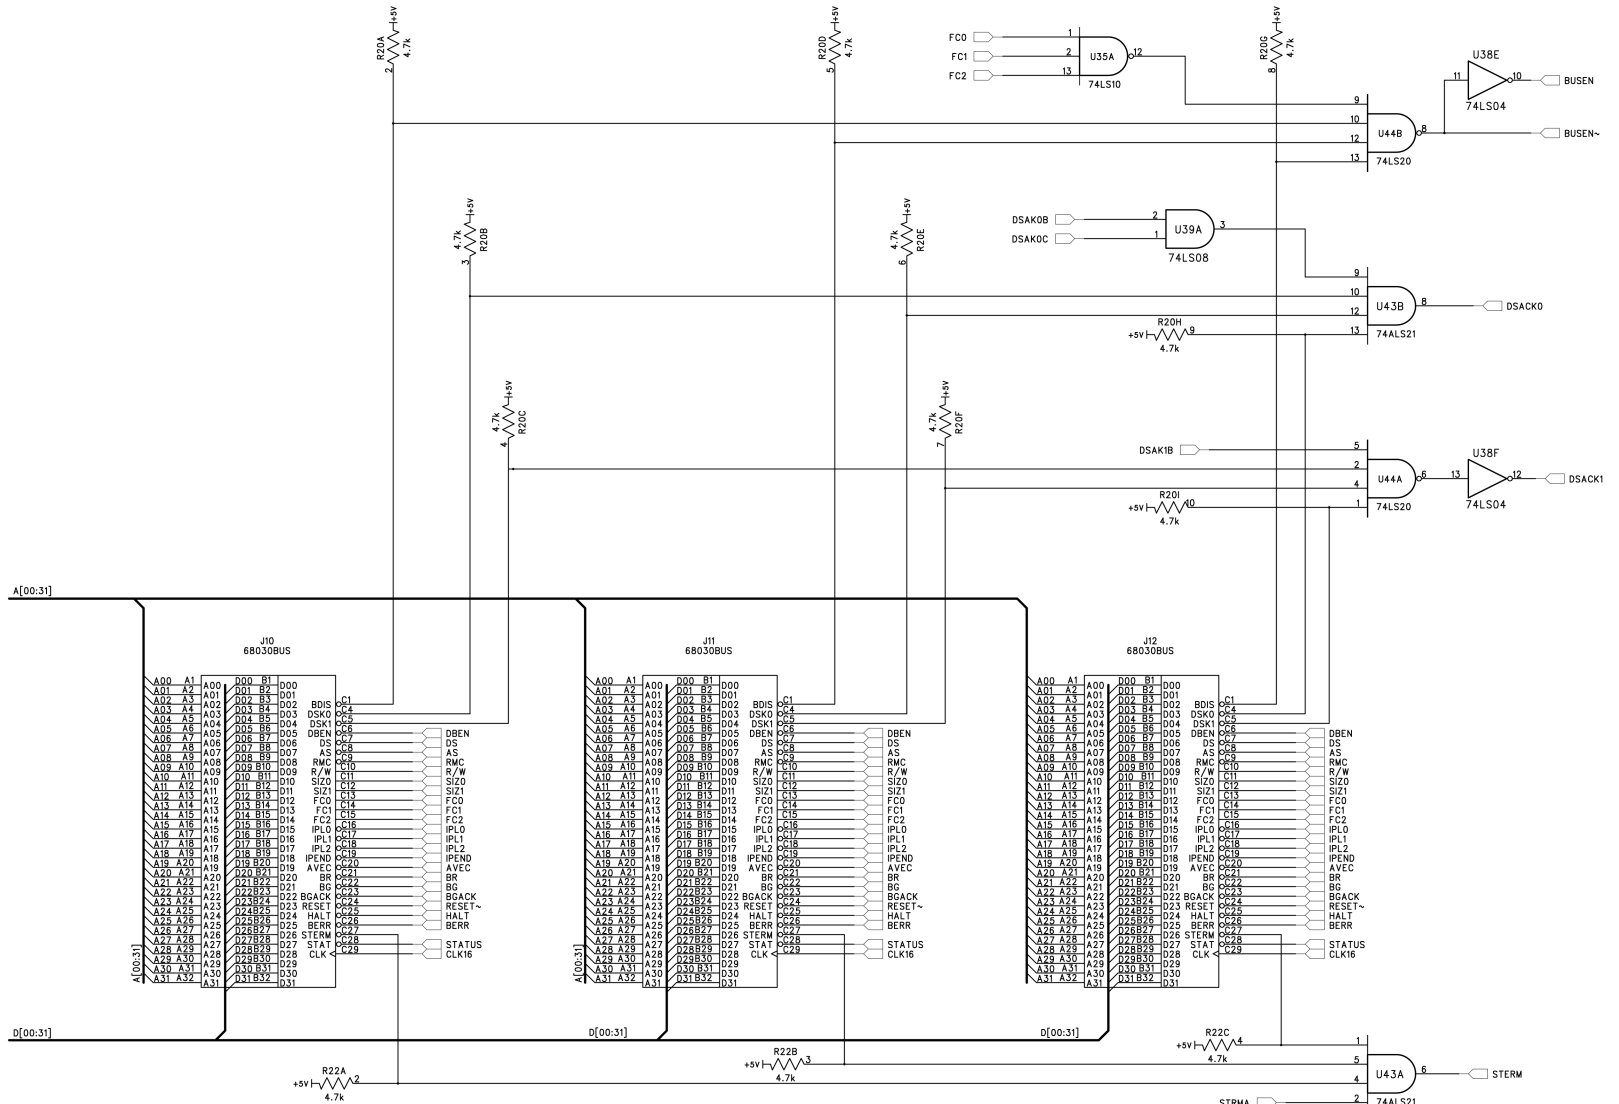

I. U. Computer Science Dept.

DRAWN: hess	DATED: 7/7/93	TITLE: 68030 Bus
CHECKED:	DATED:	PROJECT: 68030 WorkStation
		SHEET: 3 OF 3 REV: B

6

5

4

3

2

1