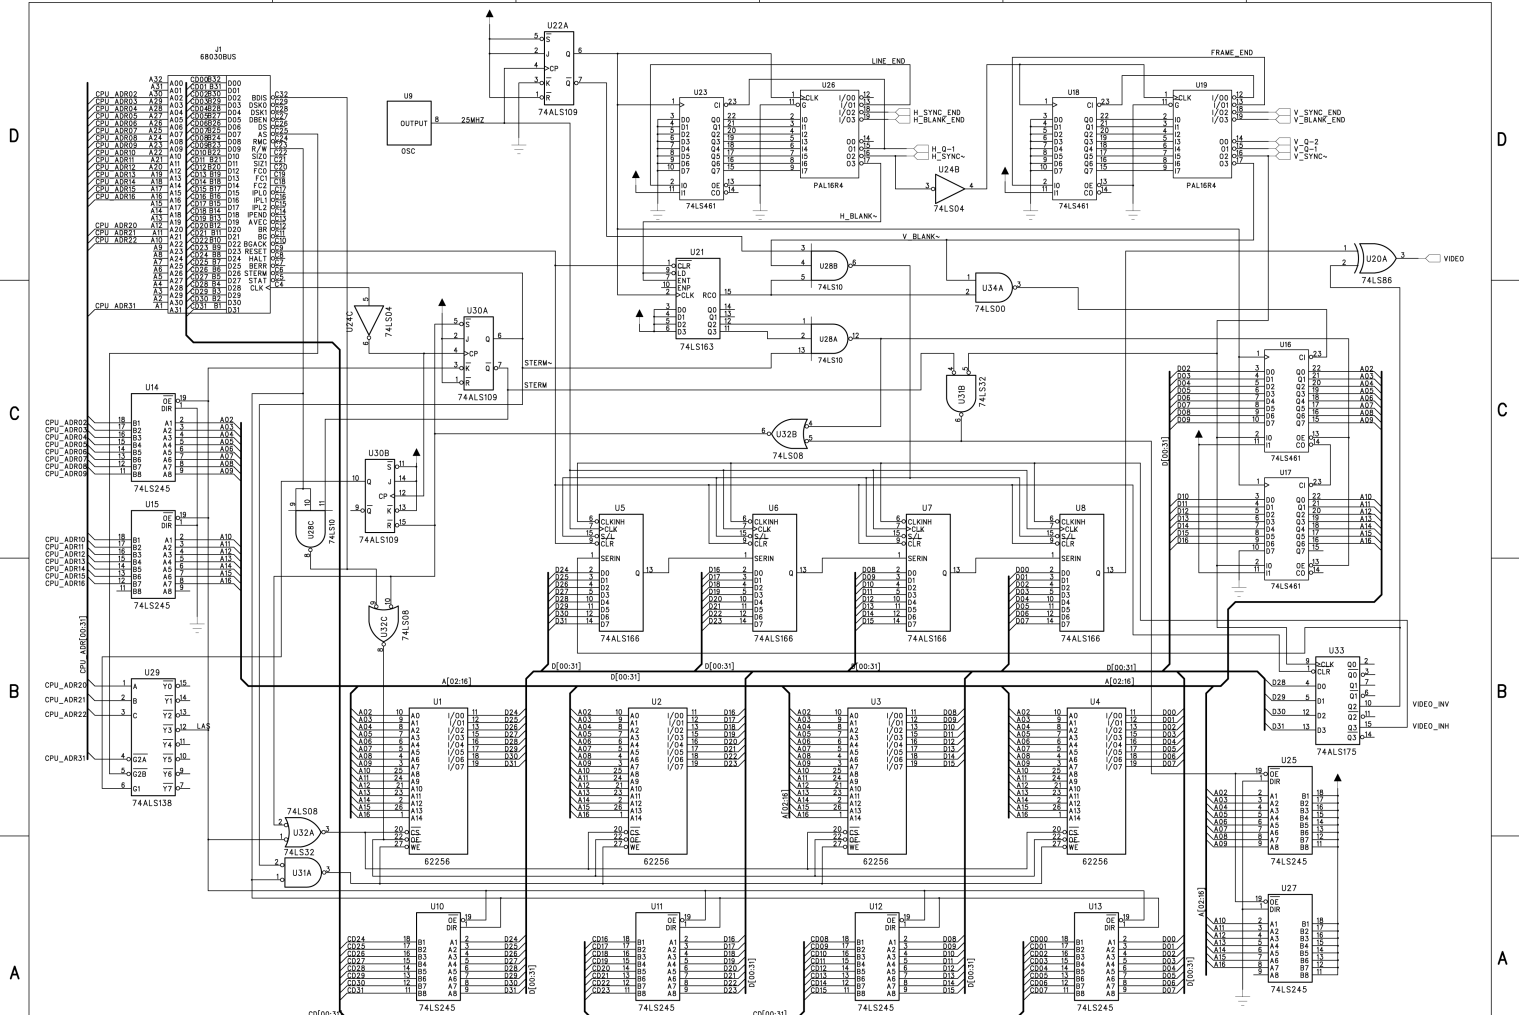

I. U. Computer Science Dept.

DRAWN: hess	DATED: 7/7/93	TITLE: 68030 Bus
CHECKED:	DATED:	PROJECT: 68030 WorkStation
		SHEET: 3 OF 3 REV: B

6

5

4

3

2

1