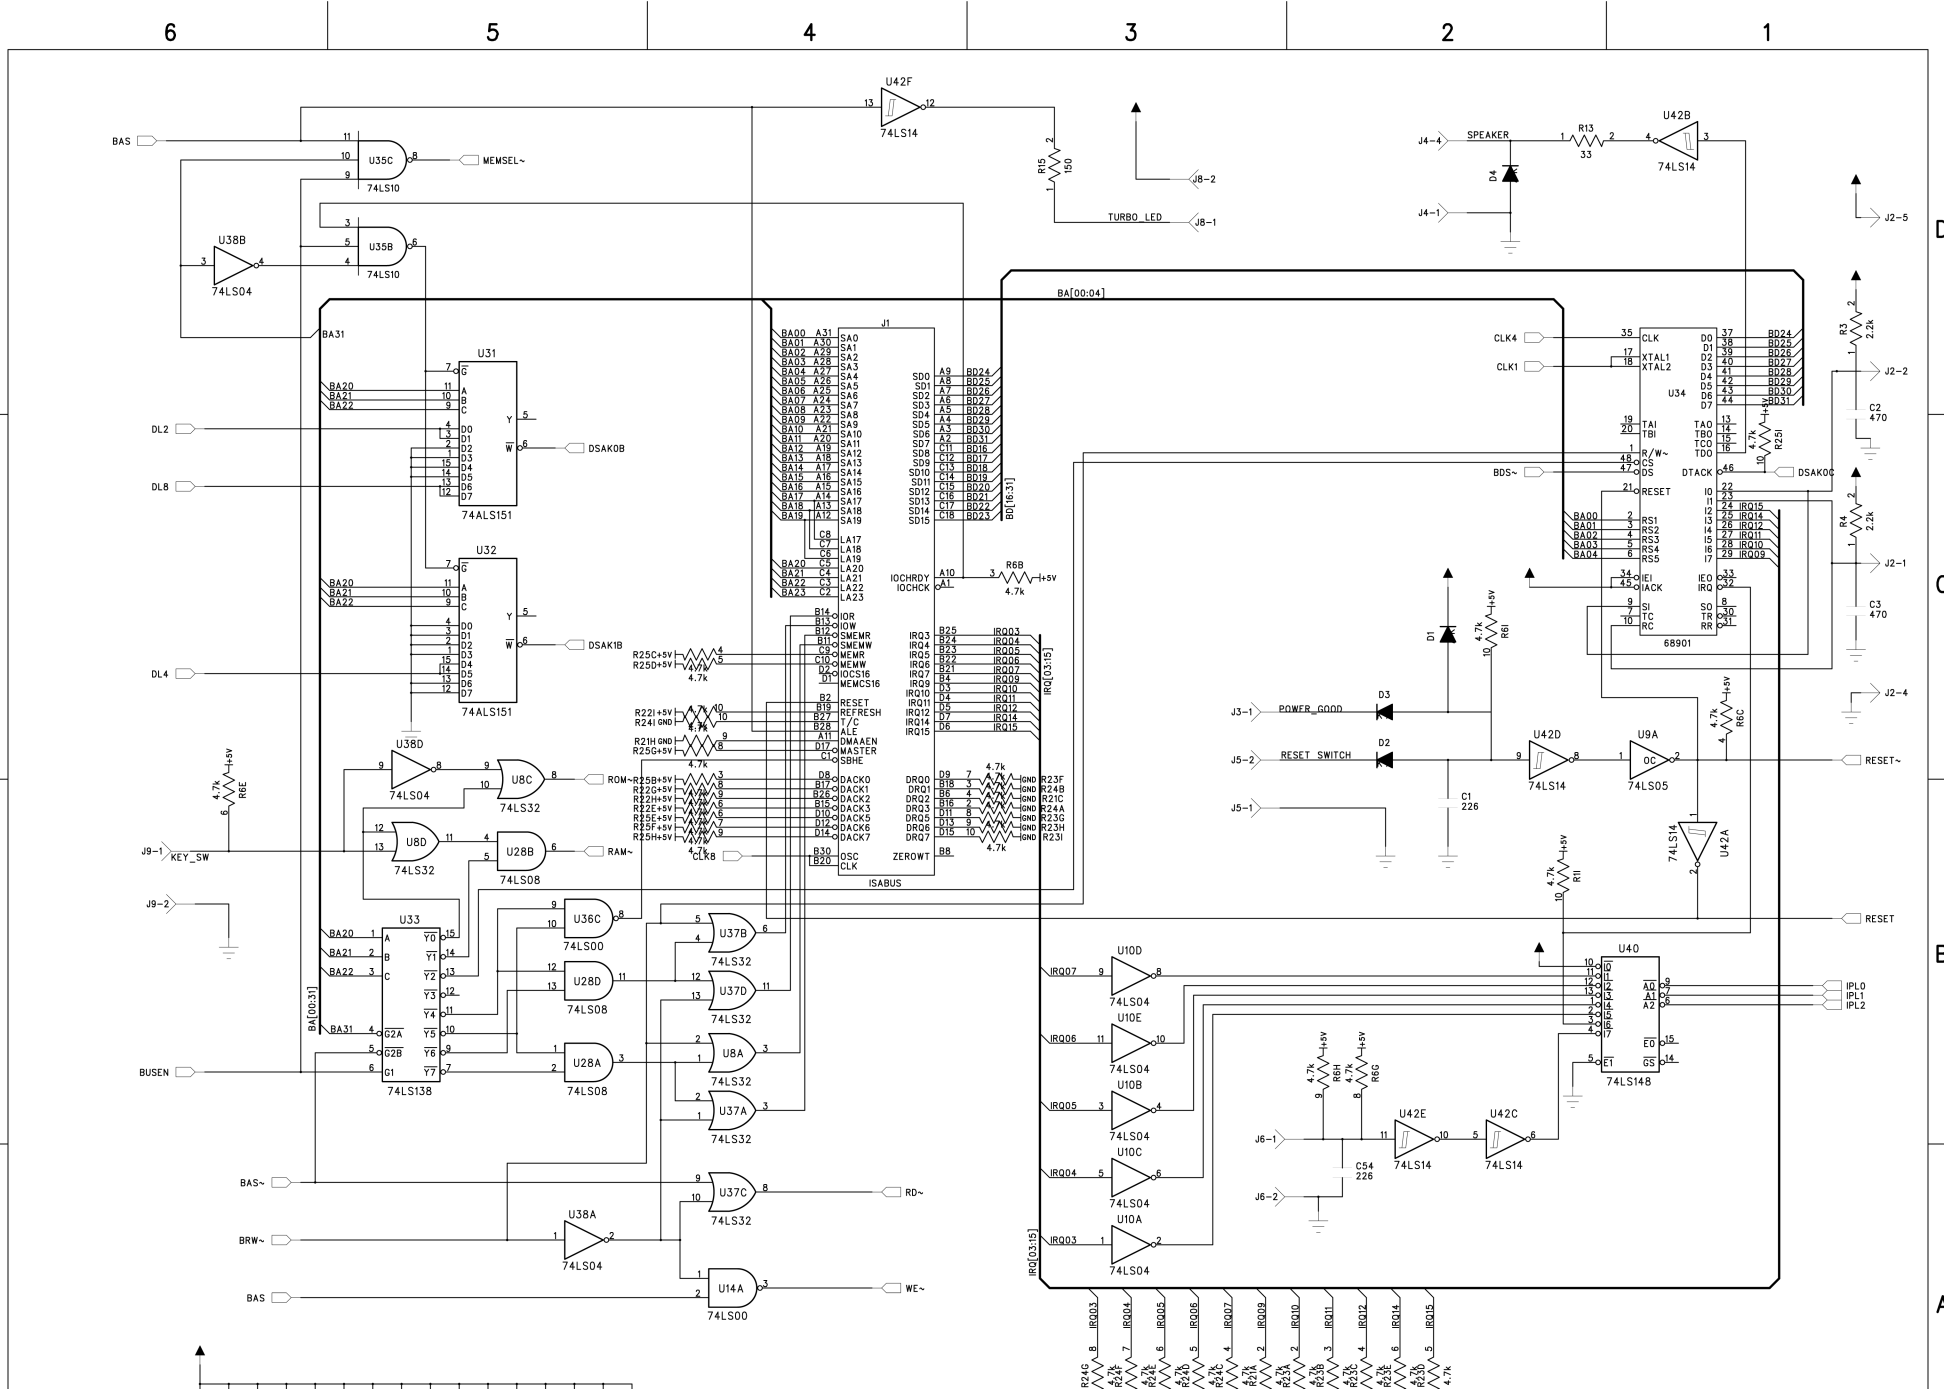

I. U. Computer Science Dept.

CPU & Mem

DRAWN: hess	DATED: 5/26/93	TITLE:
CHECKED:	DATED:	PROJECT: 68030 WorkStation
		SHEET: 1 OF 3 REV:

C34	C35	C36	C37	C38	C39	C40	C41	C42	C43	C44	C45	C46	C47	C48	C49
103	103	103	103	103	103	103	103	103	103	103	103	103	103	103	103

I. U. Computer Science Dept.

DRAWN:	DATED:	TITLE:
hess	5/26/93	ISA Bus & interrupts
CHECKED:	DATED:	PROJECT:
		68030 WorkStation
		SHEET: 2 OF 3 REV:

6

5

4

3

2

1